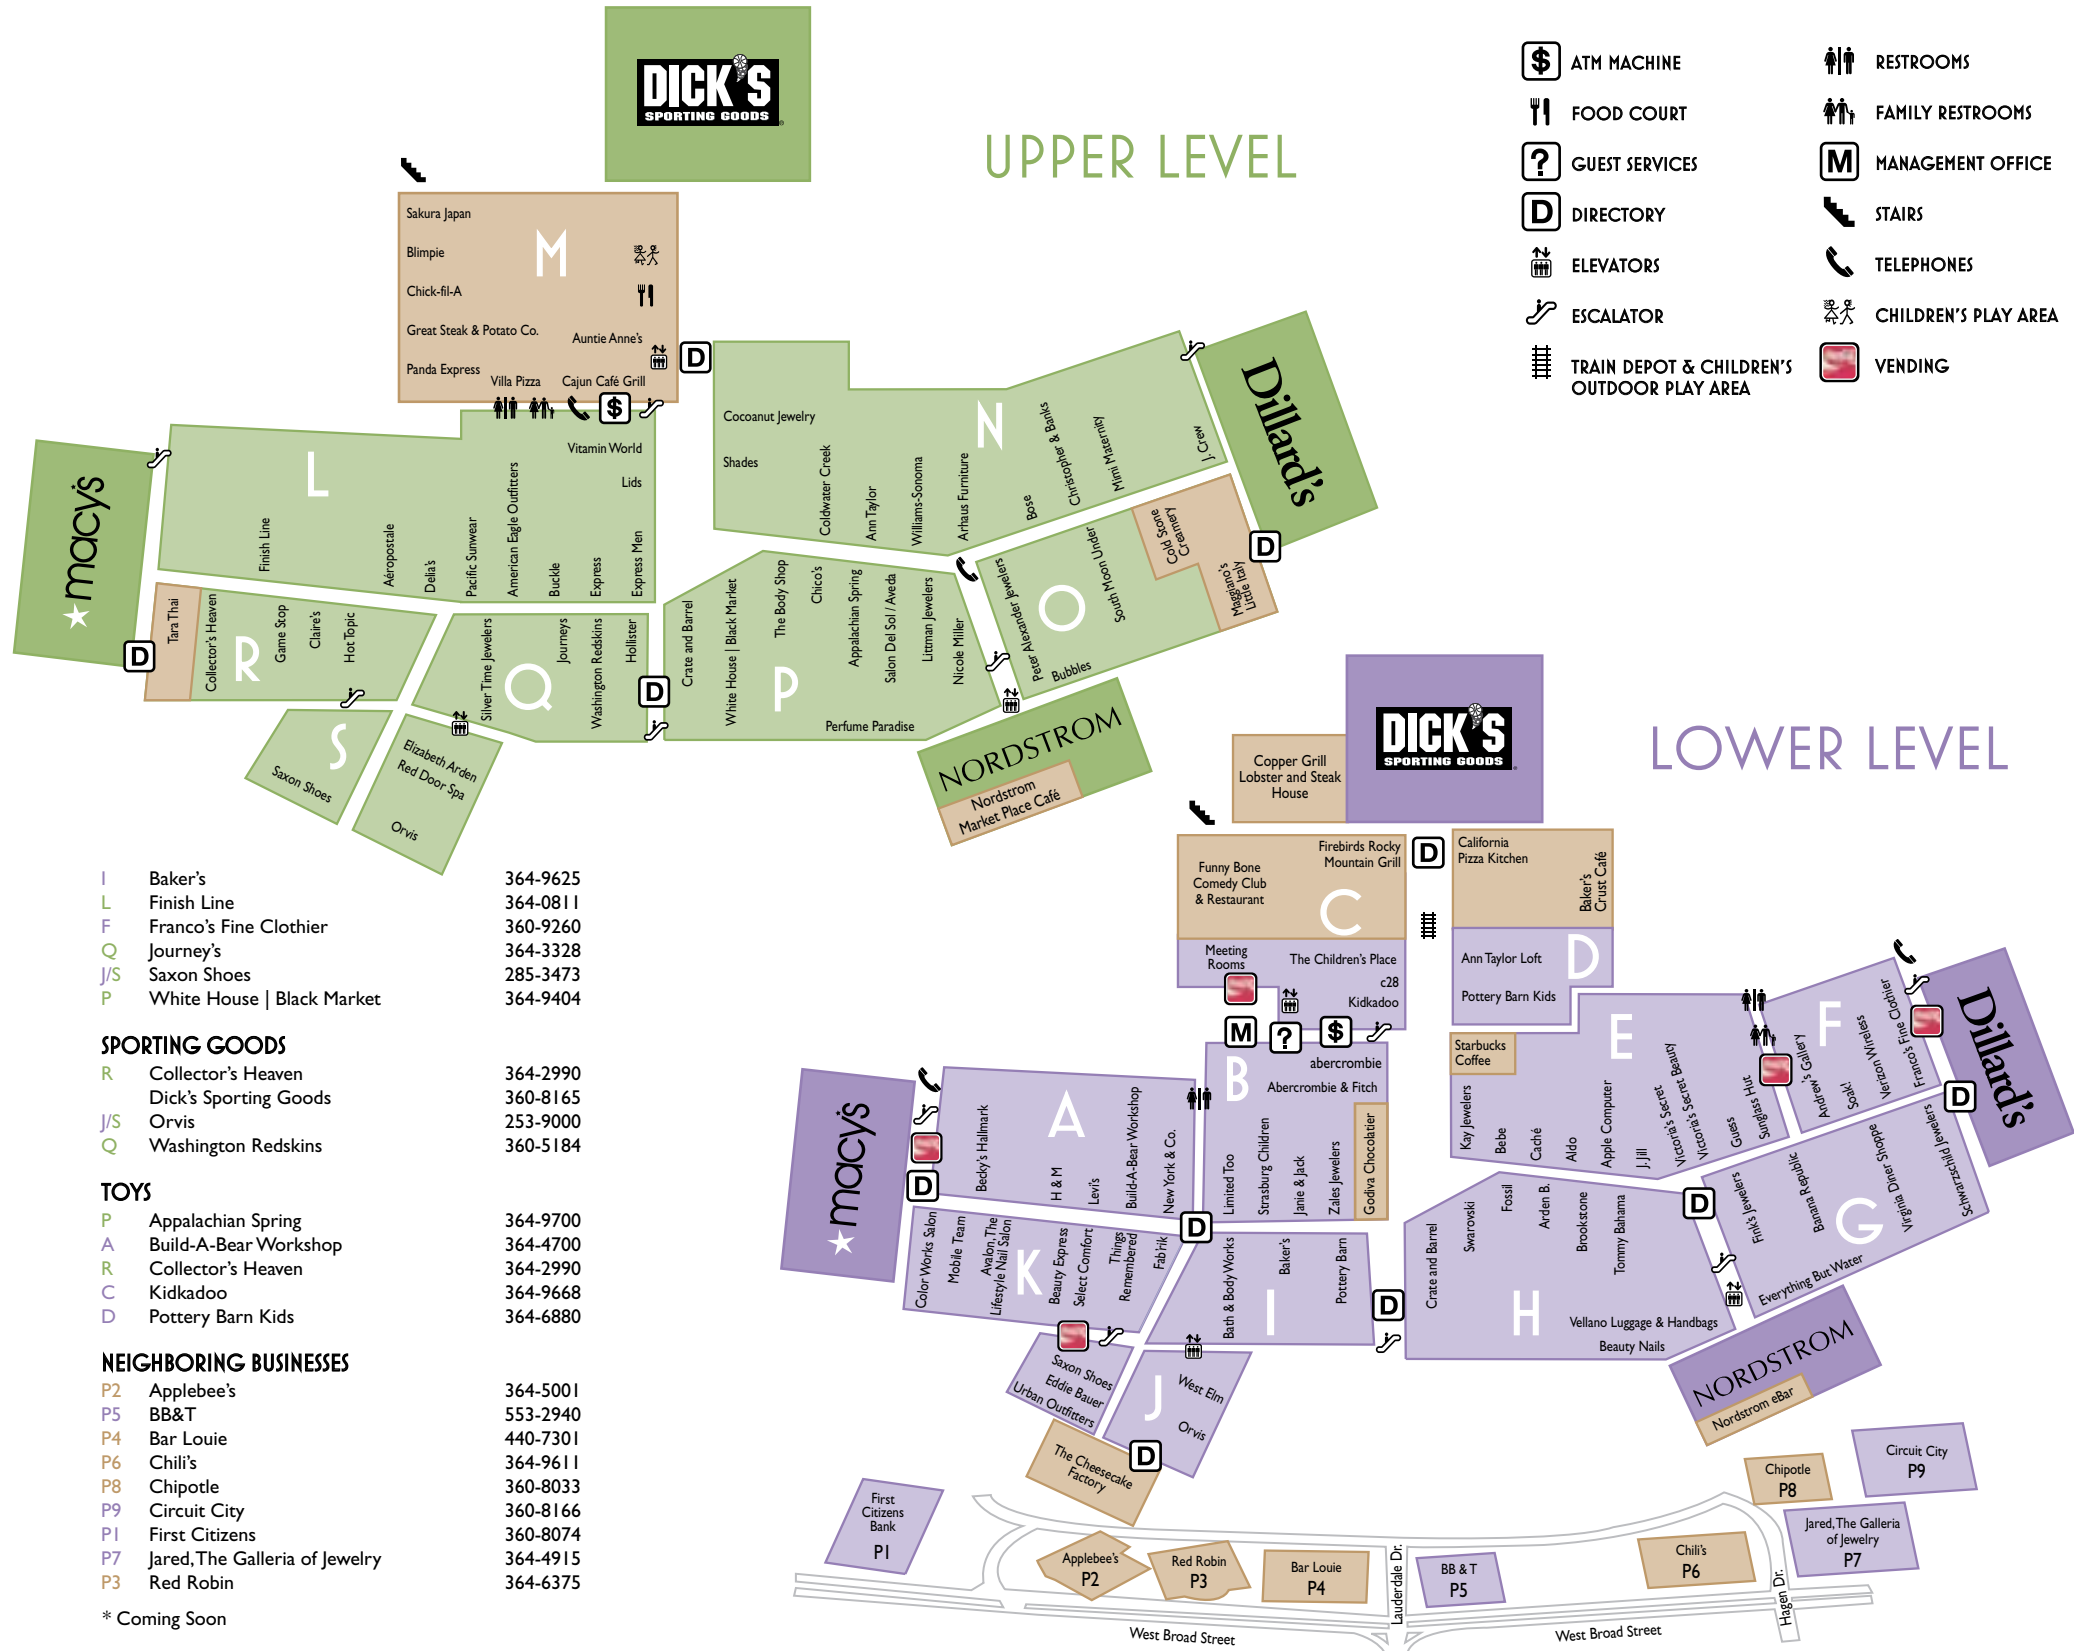

APPAREL - CHILDREN

B abercrombie	360-4722
C The Children's Place	364-5100
L Delia's	364-3721
B Janie & Jack	360-5070
B Limited Too	364-9973
B Strasburg Children	364-0008

APPAREL - WOMEN

B Abercrombie & Fitch	360-4674
L Aéropostale	360-7797
L American Eagle Outfitters	364-9540
N Ann Taylor	364-5870
D Ann Taylor Loft	364-5387
H Arden B.	364-9765
G Banana Republic*	Coming Soon
E Bebe	364-9960
L Buckle	364-4130
E Caché	364-9621
P Chico's	360-7309
N Christopher & Banks	360-5058
N Coldwater Creek	364-0555
C c28*	Coming Soon
L Delia's	364-3721
J Eddie Bauer	360-5817
G Everything But Water	364-4763
L Express	364-9860
K Fab'rik	364-8433
H Fossil	360-9803
F Franco's Fine Clothier	360-9260
E Guess	364-0591
A H & M	364-9949
Q Hollister	364-3960
A J. Crew	360-9561
Levi's	364-3445
N Mimi Maternity	360-9431
A New York & Co.	360-3681
P Nicole Miller	364-8404
J/S Orvis	253-9000
L Pacific Sunwear	360-0938
O South Moon Under	364-9424
H Tommy Bahama	364-8862
J Urban Outfitters	364-5216
E Victoria's Secret	364-6895
P White House Black Market	364-9404

FOOD - RESTAURANT

D Baker's Crust Café	377-9060
D California Pizza Kitchen	364-9047
J The Cheesecake Factory	364-4300
C Copper Grill Lobster & Steak House	364-9408
C Firebirds Rocky Mountain Grill	364-9744
O Maggiano's Little Italy	253-0900
N Nordstrom Marketplace Café	364-6900
R Tara Thai	360-0001

HEALTH & BEAUTY

K Avalon, The Lifestyle Nail Salon	364-9388
I Bath & Body Works	360-0022
K Beauty Express	364-9633
H Beauty Nails	364-9876
P The Body Shop	364-9000
O Bubbles Salon	364-9464
K Color Works Salon	364-6560
S Elizabeth Arden Red Door Spa	360-1239
P Perfume Paradise	360-2003
P Salon Del Sol/Aveda	364-9888
E Soak!	360-7900
F Victoria's Secret Beauty	364-6895
L Vitamin World	364-9755

SHOES

E Aldo	360-9617
N Ann Taylor	364-5870
D Ann Taylor Loft	364-5387

I Baker's	364-9625
L Finish Line	364-0811
F Franco's Fine Clothier	360-9260
Q Journey's	364-3328
J/S Saxon Shoes	285-3473
P White House Black Market	364-9404